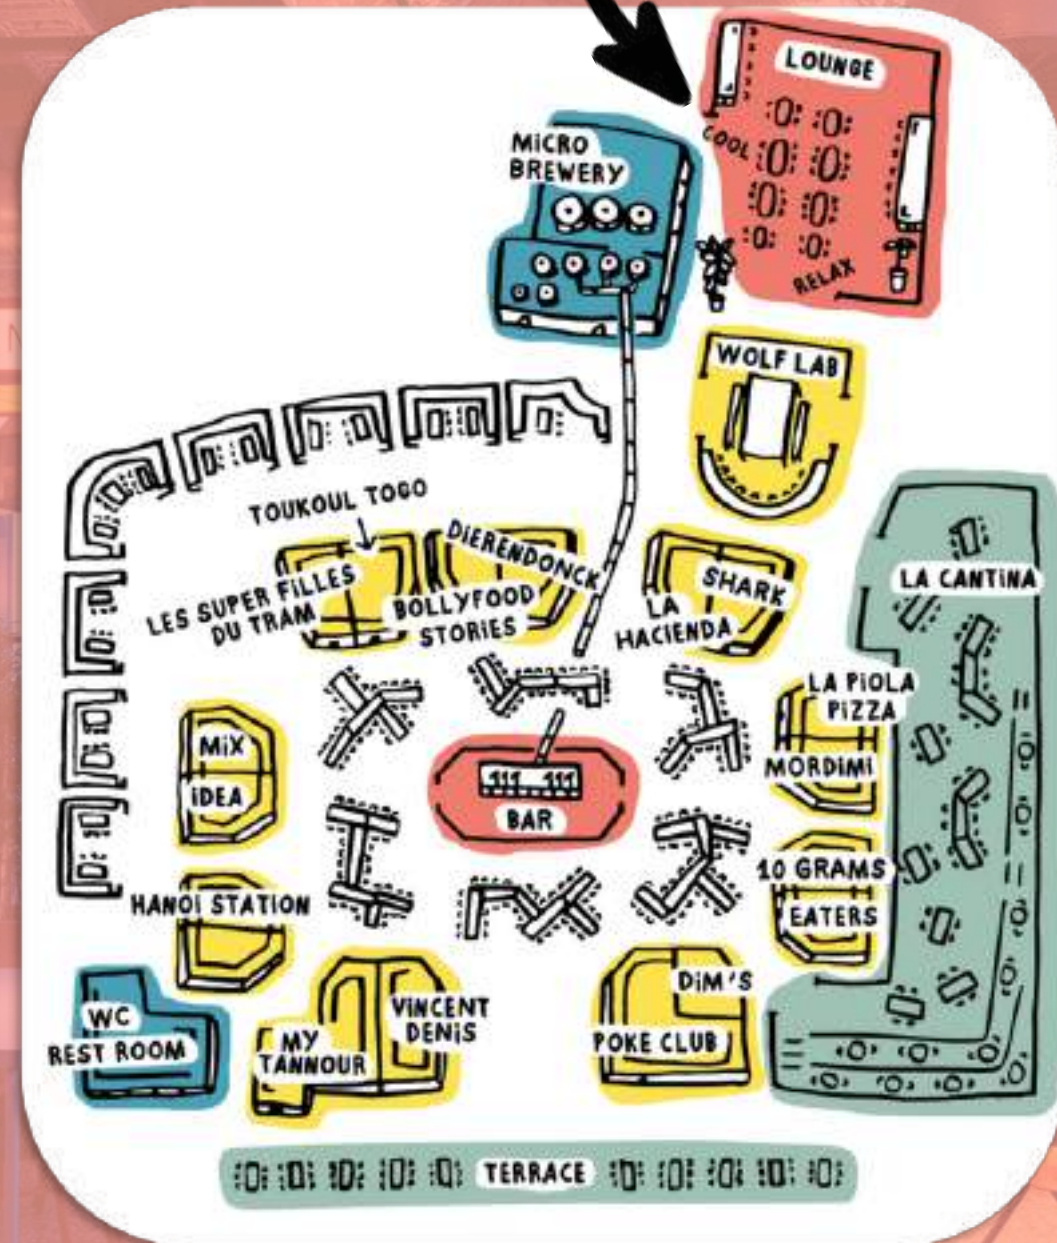

A large, yellow, cloud-like graphic with a scalloped edge, serving as a background for the main text.

WOLF FOOD MARKET BRUSSELS

PORTFOLIO

NOTRE CONCEPT

Located in the heart of Brussels, just a short distance from the Grand-Place and the Rue Neuve, Wolf is an invitation to a culinary journey with its **17 restaurants, 2 bars, 3 event spaces, 1 microbrewery** and **1 terrace**.

Want a guided tour? It's through ...

↓
↓
↓
... Here!

*Miami
Miami!*

WAOOHH

2 NO INSTAGRAM

BEST HOLIDAYS

LOUNGE

LOUNGE

- **Open Bar :** Order as many drinks as you like!

HMMM...

DISCOVER OUR ONLINE MENU!

DO YOU WANT THE TASTE OF WOLF?

TRY FLOW THE CRAFTED BEER @ WOLF

BEER GEEK		SWEET WOLF	
CRAFTED BEER @ WOLF			
FLOW Bright White	3.99	13.99	
FLOW Milo-Blood	3.99	13.99	
FLOW Deep Amber	3.99	15.99	
TAP BEER			
Pils	3.99	12.99	
Saison/roek blond hoppy			
season ale	3.99	13.99	
Mix Blende	3.99	14.99	
Blonde/kei IPA	3.99	15.99	
Magnum	4.99	16.99	
WOLFRADE		SWEET WOLF	
HONEY MADE		SWEET WOLF	
WOLFRADE Honeyade Iced tea	4.99	13.99	
WOLFRADE Lemonade	4.99	13.99	
THE PERFECT SERVE!			
COCKTAILS			
Negroni		8.99	
Spritz		8.99	
Disaronno Sour		9.99	
Coconut FIZZ		10.99	
Mojito		10.99	
Red Mojito		10.99	
Basil Smash		10.99	
Meadow Mile		10.99	
GinTo		10.99	

PRACTICAL INFORMATION:

ADDRESS :

- Rue du Fossé aux Loups 48C, 1000 Bruxelles

ACCESSIBILITY :

Metro: Lines 1 and 5 to De Brouckère stop

Bus: Lines 29, 46 and 71 stop Arenberg

Tram: 3 and 4 stop De Brouckère