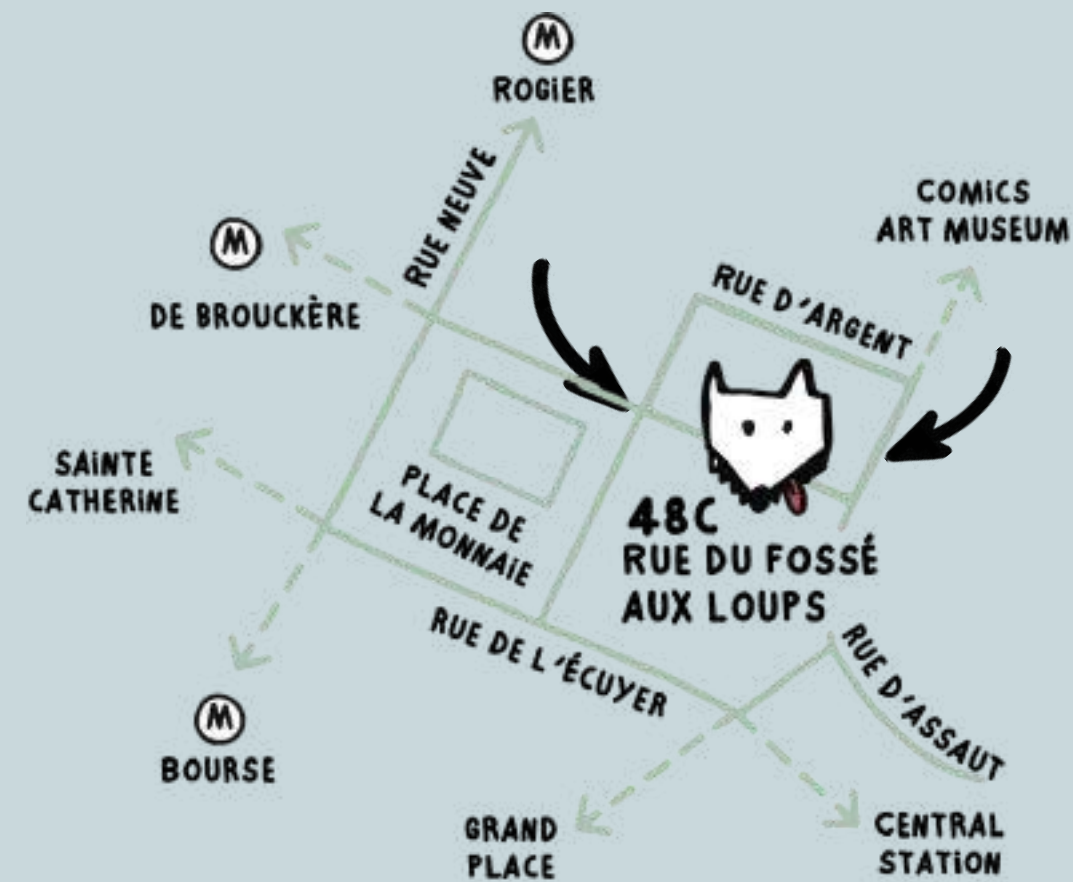

PRACTICAL INFORMATION:

ADDRESS :

- Rue du Fossé aux Loups 48C, 1000 Bruxelles

ACCESSIBILITY :

Metro: Lines 1 and 5 to De Brouckère stop

Bus: Lines 29, 46 and 71 stop Arenberg

Tram: 3 and 4 stop De Brouckère

CAR PARK :

- Q-Park Pachéco (5min)
- Interparking Ecuyer (5min)
- Interparking Monnaie (2min)

OPENING HOURS :

- Sunday to Thursday: 12pm-10.30pm
- Friday and Saturday: 12pm-11pm

Contact :

Cédrine Donnez

+32 474 73 31 61

hello@wolf.be

Contact us for a quote!