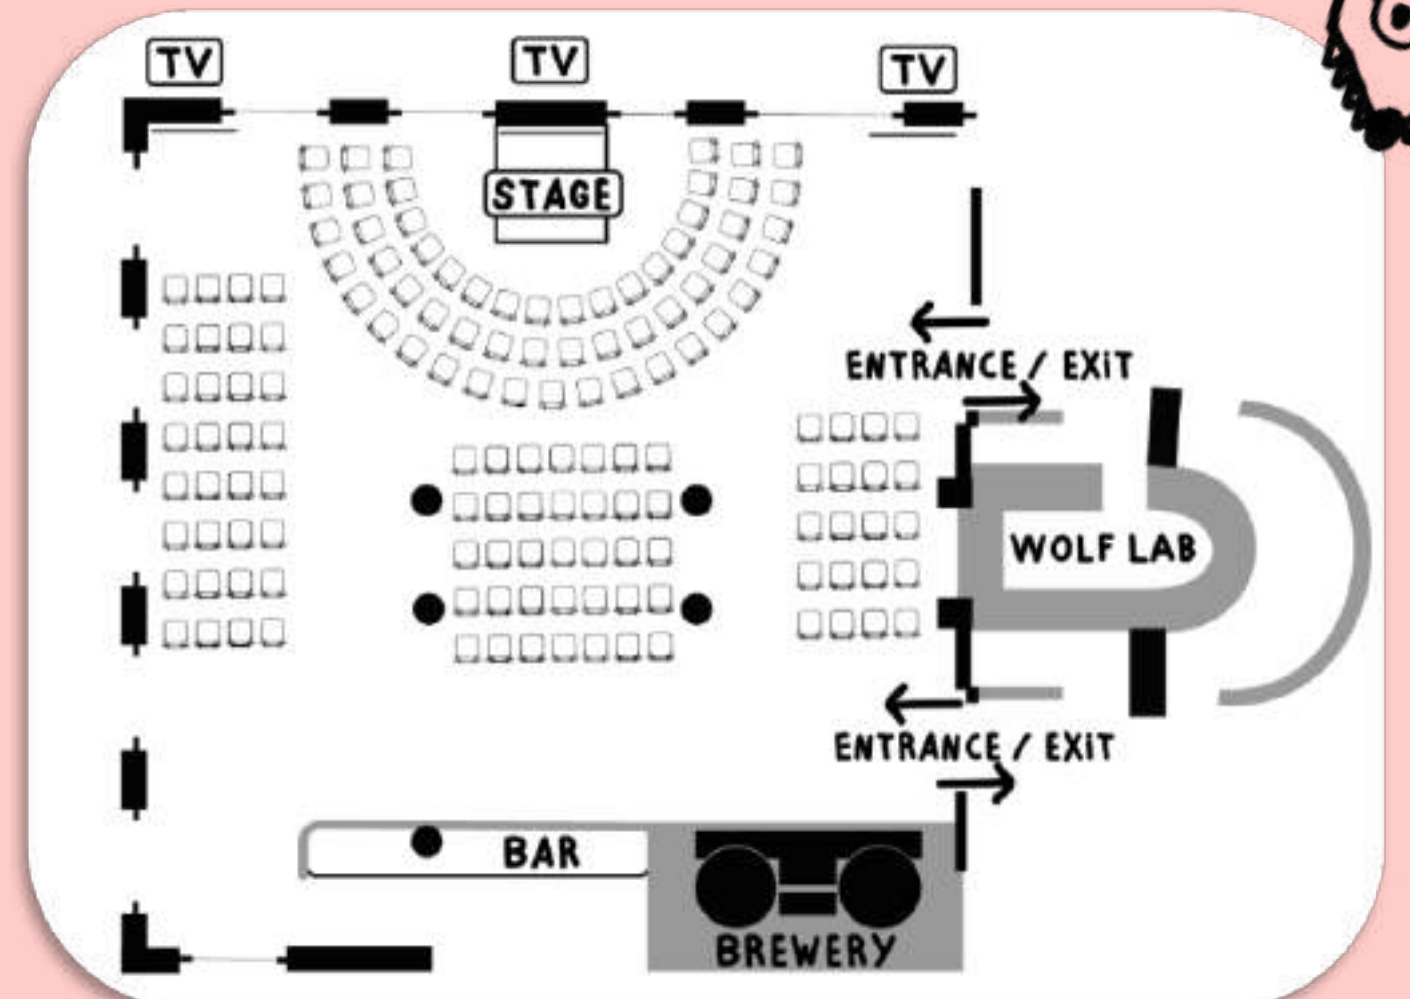

FACILITIES :

- 3 x 75-inch TV screens
- 2 microphones
- Possibility of adding a stage
- 130 seats

SERVICE :

- Presentations, conferences, teambuilding...
- Technical assistance
- Cloakroom

CANTINA

WAOOH

CANTINA